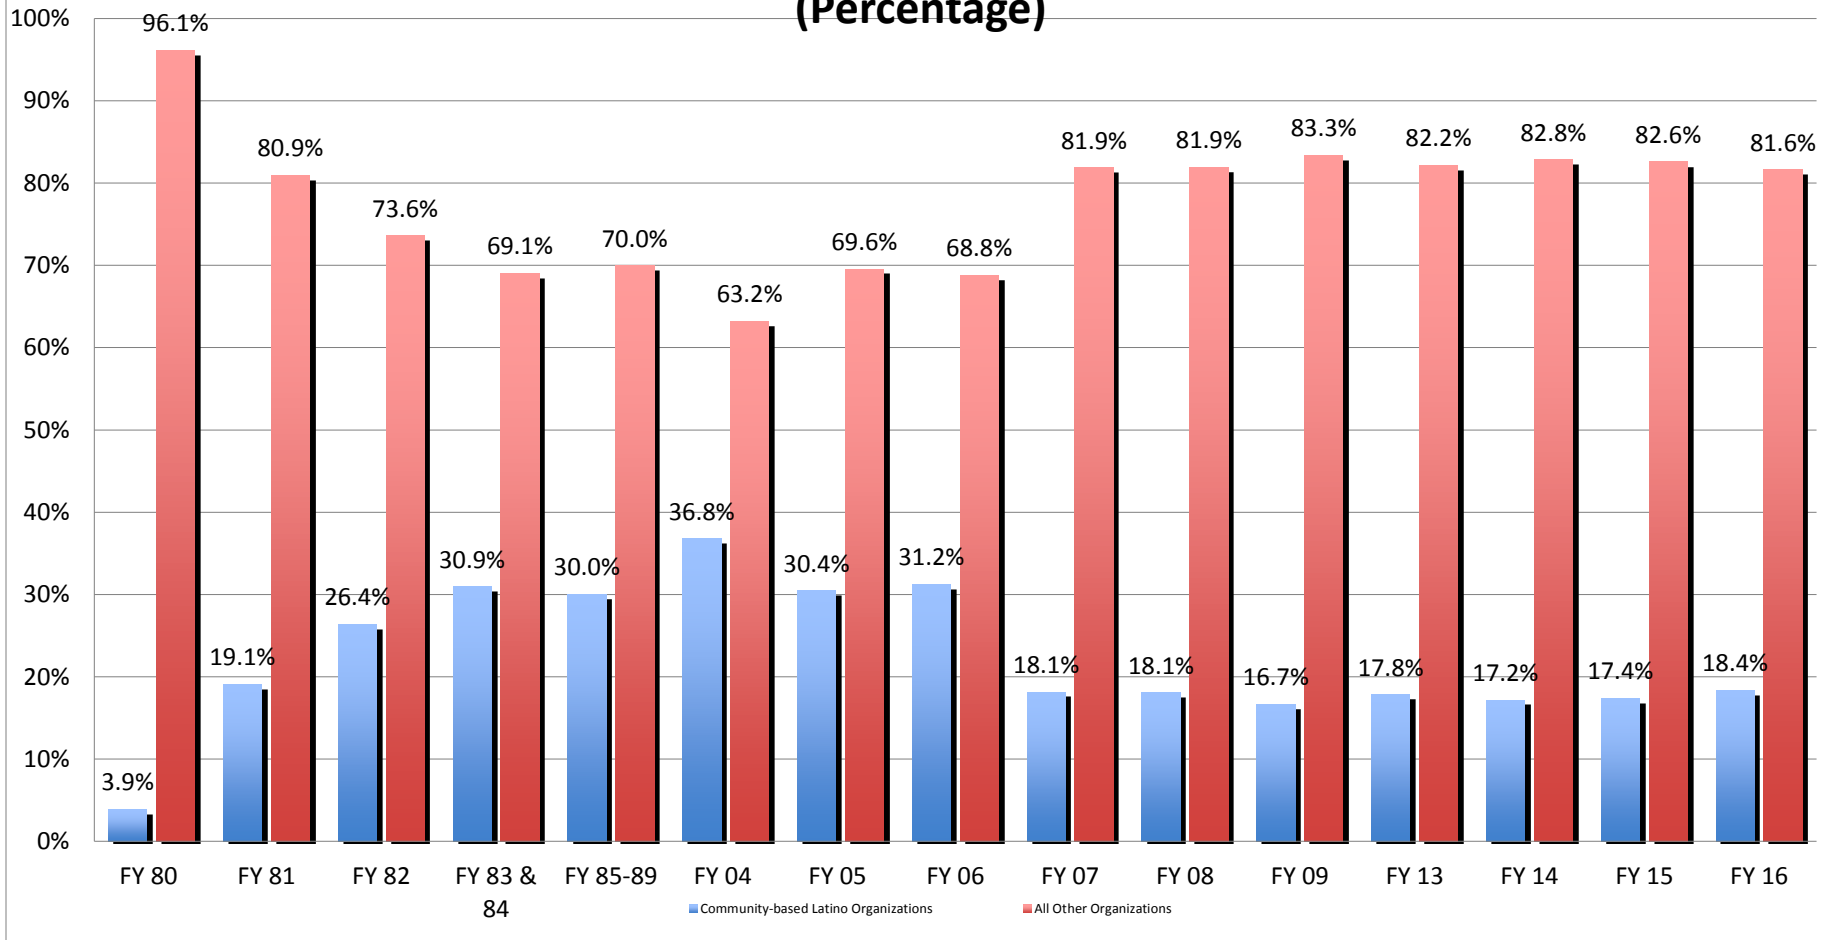

Distribution of Operational Funding to Community-Based Latino Organizations (Percentage)

Source: Distribution of Operational Funding Community-Based Latino Organizations, FY '80 – FY '16 analysis provided by Westside Arts Coalition