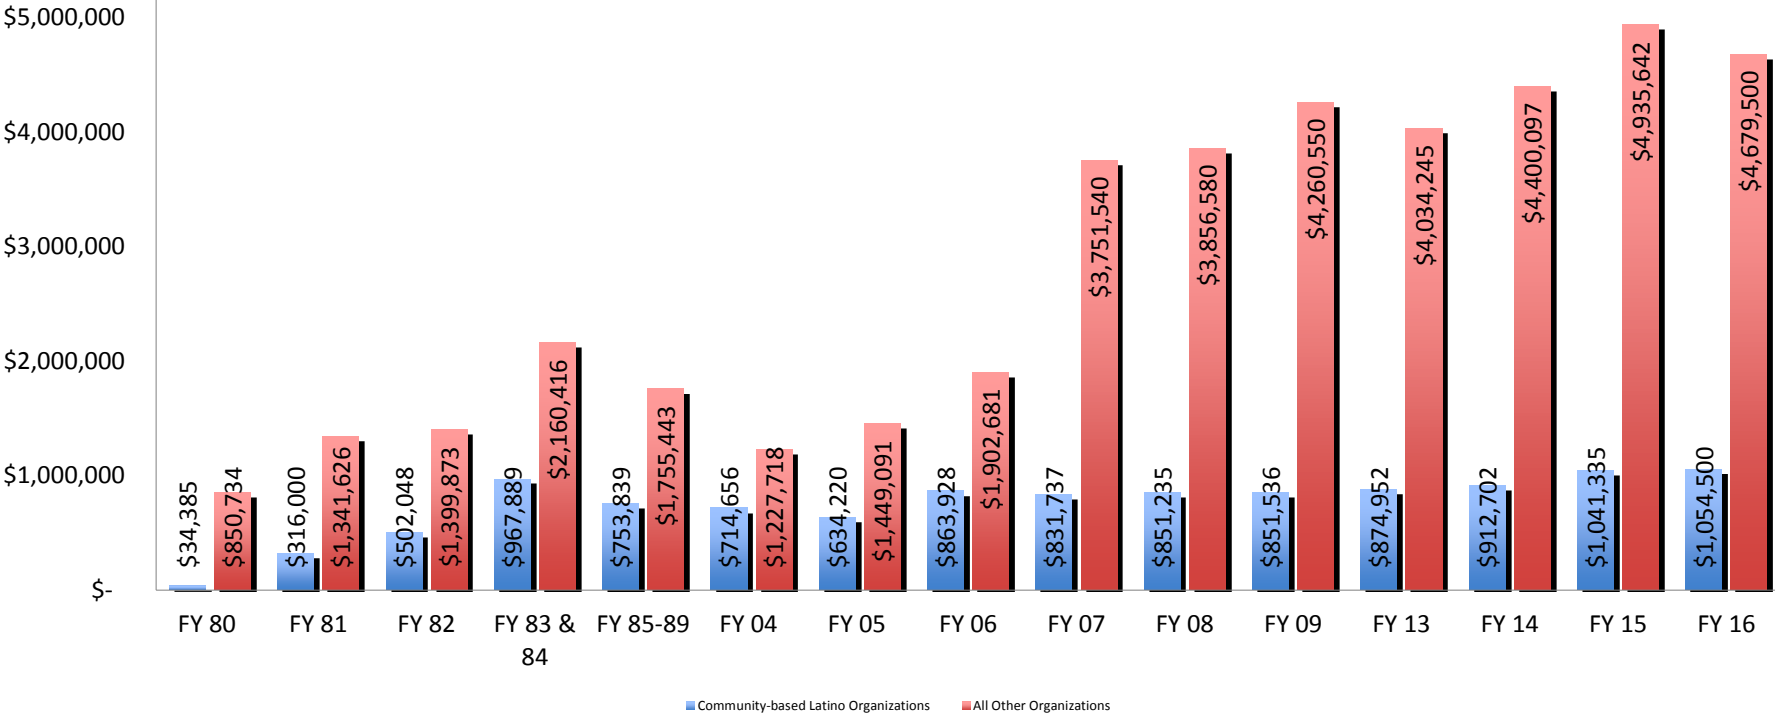

## Distribution of Operational Funding to Community-Based Latino Organizations (Dollar Amount)

**Source:** Distribution of Operational Funding Community-Based Latino Organizations, FY '80 – FY '16 analysis provided by Westside Arts Coalition